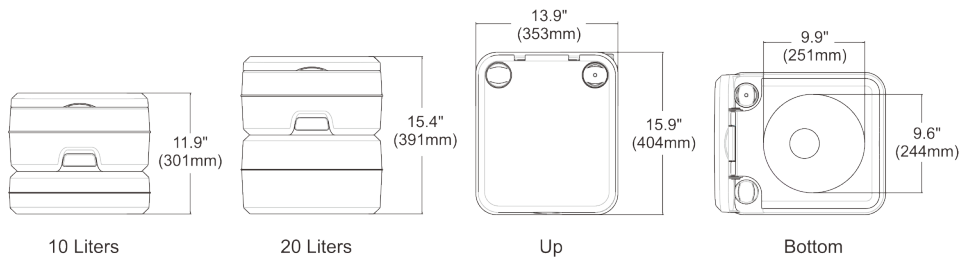

SPECIFICATIONS

Model Number	SFPT-20-02	SFPT-10-01	SFPT-20-01
Fresh water tank	13L (3.43 Gallon)	13L (3.43 Gallon)	13L (3.43 Gallon)
Waste holding tank	20L (5.28 Gallon)	10L (2.64 Gallon)	20L (5.28 Gallon)
Dimension (L*W*H) mm	404*353*391	404*353*301	404*353*391
Color	Grey	Grey	Grey
Material	PP, PA, HDPE, ABS	PP, PA, HDPE, ABS	PP, PA, HDPE, ABS
Package includes	1 x Portable Toilet, 1 x Owners' Manual	1 x Portable Toilet, 1 x Owners' Manual	1 x Portable Toilet, 1 x Owners' Manual

DIMENSION