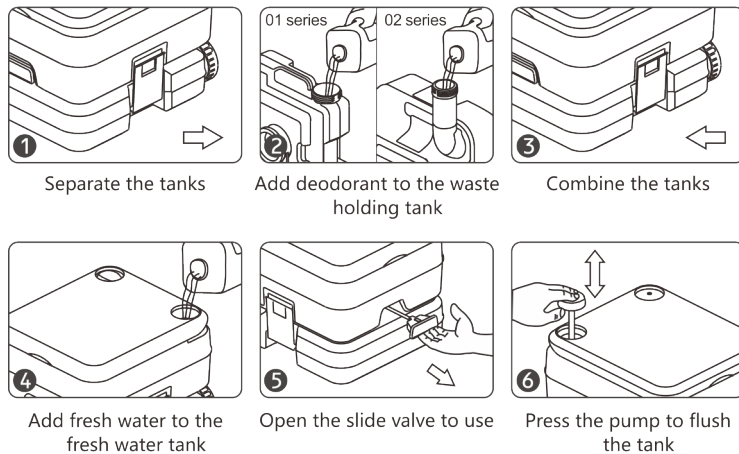

SPECIFICATIONS

Model Number	SFPT-20-02	SFPT-10-01	SFPT-20-01
Fresh water tank	13L (3.43 Gallon)	13L (3.43 Gallon)	13L (3.43 Gallon)
Waste holding tank	20L (5.28 Gallon)	10L (2.64 Gallon)	20L (5.28 Gallon)
Dimension (L*W*H) mm	404*353*391	404*353*301	404*353*391
Color	Grey	Grey	Grey
Material	PP, PA, HDPE, ABS	PP, PA, HDPE, ABS	PP, PA, HDPE, ABS
Package includes	1 x Portable Toilet, 1 x Owners' Manual	1 x Portable Toilet, 1 x Owners' Manual	1 x Portable Toilet, 1 x Owners' Manual

DIMENSION

PROCEDURE

Dirt treatment method for SFPT-20-02 only

1. Confirm that the sliding valve is closed, separate the recovery tank and clean water tank
2. Rotating emptying spout 90°, open emptying outlet
3. Open the recovery tank cover to pour out the dirt and clean it
4. Check that the sealing ring in the cover is in place and tighten again

STORAGE

1. Remove all water from tanks, pump assembly before storing.
2. Store the portable toilet in a dry, clean area.

PRECAUTIONS FOR SAFE USE

1. The toilet must be placed steadily when using it!
2. The maximum capacity of the toilet is 200 kg!
3. Do not lean on the back cover of the toilet whilst upright!
4. Disassembly of the toilet air pump body is prohibited!
5. Make sure the side buckle is fastened before using the toilet!
6. Tighten the recovery tank cover before the toilet trial!

CAUTION

1. Never add the toilet cleaning fluid to the flush holding tank
2. Make sure you have enough water in the flush tank prior to use
3. Do not lean on the back cover of the toilet whilst upright
4. Clean the holding tank regularly
5. Avoid long term exposure to direct sunlight
6. Avoid high temperatures (over 60 deg. Celsius)
7. Children should be supervised when using this toilet
8. NEVER empty the holding tank directly into the environment

APPLICATION