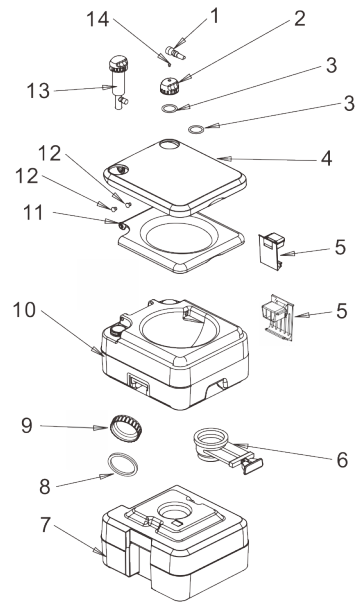

PART LIST

SFPT-10-01/SFPT-20-01

No.	Part Name	Quantity
1	Outlet	1
2	Tank cap	1
3	Gasket	2
4	Tank cover	1
5	Lock buckle	2
6	Slide valve	1
7	Waste holding tank	1
8	Gasket	1
9	Waste holding tank cover	1
10	Fresh water tank	1
11	Seat cover	1
12	Fixed plug	2
13	Piston pump assy	1
14	Core vent assy	1

SFPT-20-02

No.	Part Name	Quantity
1	Tank cover	1
2	Seat cover	1
3	Fixed plug	2
4	Tank cap	1
5	Piecing	1
6	Outlet	1
7	Lock buckle	2
8	Blowdown block	1
9	Observation Window	1
10	Exhaust Stack	1
11	Waste tank	1
12	Slide valve	1
13	Fresh tank	1
14	Gasket	2
15	Piston pump assy	1

SEAFLO®

Multifunctional Portable Toilet Owner's Manual

DESCRIPTION

The SEAFLO latest multifunctioning portable toilet 10L and 20L are intended for mobile use, such as camping, boating, caravans, cabins, medical, children, home, emergencies, etc. With level indicator to check the waste tank level to avoid overflow, air release function to prevent spilling before use. Also combine with rotating emptying spout for hygiene and better experience. It is also lightweight and ready to go for anywhere. Durable and reliable for years application.

SPECIFICATIONS

Model Number	SFPT-20-02	SFPT-10-01	SFPT-20-01
Fresh water tank	13L (3.43 Gallon)	13L (3.43 Gallon)	13L (3.43 Gallon)
Waste holding tank	20L (5.28 Gallon)	10L (2.64 Gallon)	20L (5.28 Gallon)
Dimension (L*W*H) mm	404*353*391	404*353*301	404*353*391
Color	Grey	Grey	Grey
Material	PP, PA, HDPE, ABS	PP, PA, HDPE, ABS	PP, PA, HDPE, ABS
Package includes	1 x Portable Toilet, 1 x Owners' Manual	1 x Portable Toilet, 1 x Owners' Manual	1 x Portable Toilet, 1 x Owners' Manual