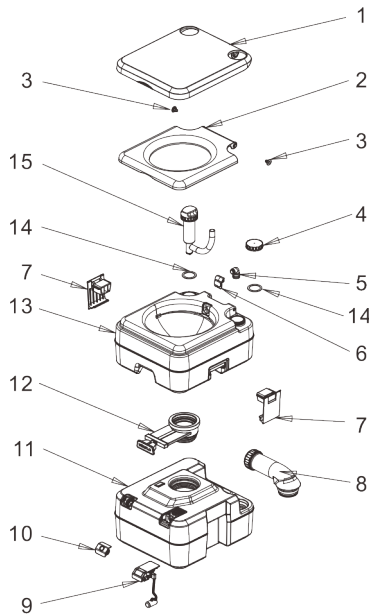

PART LIST

SFPT-10-01/SFPT-20-01

No.	Part Name	Quantity
1	Outlet	1
2	Tank cap	1
3	Gasket	2
4	Tank cover	1
5	Lock buckle	2
6	Slide valve	1
7	Waste holding tank	1
8	Gasket	1
9	Waste holding tank cover	1
10	Fresh water tank	1
11	Seat cover	1
12	Fixed plug	2
13	Piston pump assy	1
14	Core vent assy	1

SFPT-20-02

No.	Part Name	Quantity
1	Tank cover	1
2	Seat cover	1
3	Fixed plug	2
4	Tank cap	1
5	Piecing	1
6	Outlet	1
7	Lock buckle	2
8	Blowdown block	1
9	Observation Window	1
10	Exhaust Stack	1
11	Waste tank	1
12	Slide valve	1
13	Fresh tank	1
14	Gasket	2
15	Piston pump assy	1

SEAFLO®

Multifunctional Portable Toilet Owner's Manual

DESCRIPTION

The SEAFLO latest multifunctioning portable toilet 10L and 20L are intended for mobile use, such as camping, boating, caravans, cabins, medical, children, home, emergencies, etc. With level indicator to check the waste tank level to avoid overflow, air release function to prevent spilling before use. Also combine with rotating emptying spout for hygiene and better experience. It is also lightweight and ready to go for anywhere. Durable and reliable for years application.

SPECIFICATIONS

Model Number	SFPT-20-02	SFPT-10-01	SFPT-20-01
Fresh water tank	13L (3.43 Gallon)	13L (3.43 Gallon)	13L (3.43 Gallon)
Waste holding tank	20L (5.28 Gallon)	10L (2.64 Gallon)	20L (5.28 Gallon)
Dimension (L*W*H) mm	404*353*391	404*353*301	404*353*391
Color	Grey	Grey	Grey
Material	PP, PA, HDPE, ABS	PP, PA, HDPE, ABS	PP, PA, HDPE, ABS
Package includes	1 x Portable Toilet, 1 x Owners' Manual	1 x Portable Toilet, 1 x Owners' Manual	1 x Portable Toilet, 1 x Owners' Manual