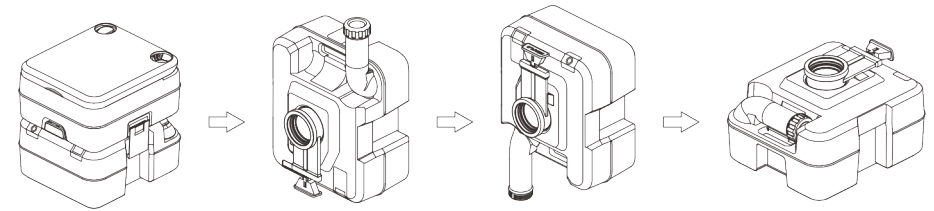

SEAFLO®

Multifunctional Portable Toilet Owner's Manual

DESCRIPTION

The SEAFLO latest multifunctioning portable toilet 10L and 20L are intended for mobile use, such as camping, boating, caravans, cabins, medical, children, home, emergencies, etc. With level indicator to check the waste tank level to avoid overflow, air release function to prevent spilling before use. Also combine with rotating emptying spout for hygiene and better experience. It is also lightweight and ready to go for anywhere. Durable and reliable for years application.

SPECIFICATIONS

Model Number	SFPT-20-02	SFPT-10-01	SFPT-20-01
Fresh water tank	13L (3.43 Gallon)	13L (3.43 Gallon)	13L (3.43 Gallon)
Waste holding tank	20L (5.28 Gallon)	10L (2.64 Gallon)	20L (5.28 Gallon)
Dimension (L*W*H) mm	404*353*391	404*353*301	404*353*391
Color	Grey	Grey	Grey
Material	PP, PA, HDPE, ABS	PP, PA, HDPE, ABS	PP, PA, HDPE, ABS
Package includes	1 x Portable Toilet, 1 x Owners' Manual	1 x Portable Toilet, 1 x Owners' Manual	1 x Portable Toilet, 1 x Owners' Manual

DIMENSION

PROCEDURE

Dirt treatment method for SFPT-20-02 only

1. Confirm that the sliding valve is closed, separate the recovery tank and clean water tank
2. Rotating emptying spout 90°, open emptying outlet
3. Open the recovery tank cover to pour out the dirt and clean it
4. Check that the sealing ring in the cover is in place and tighten again